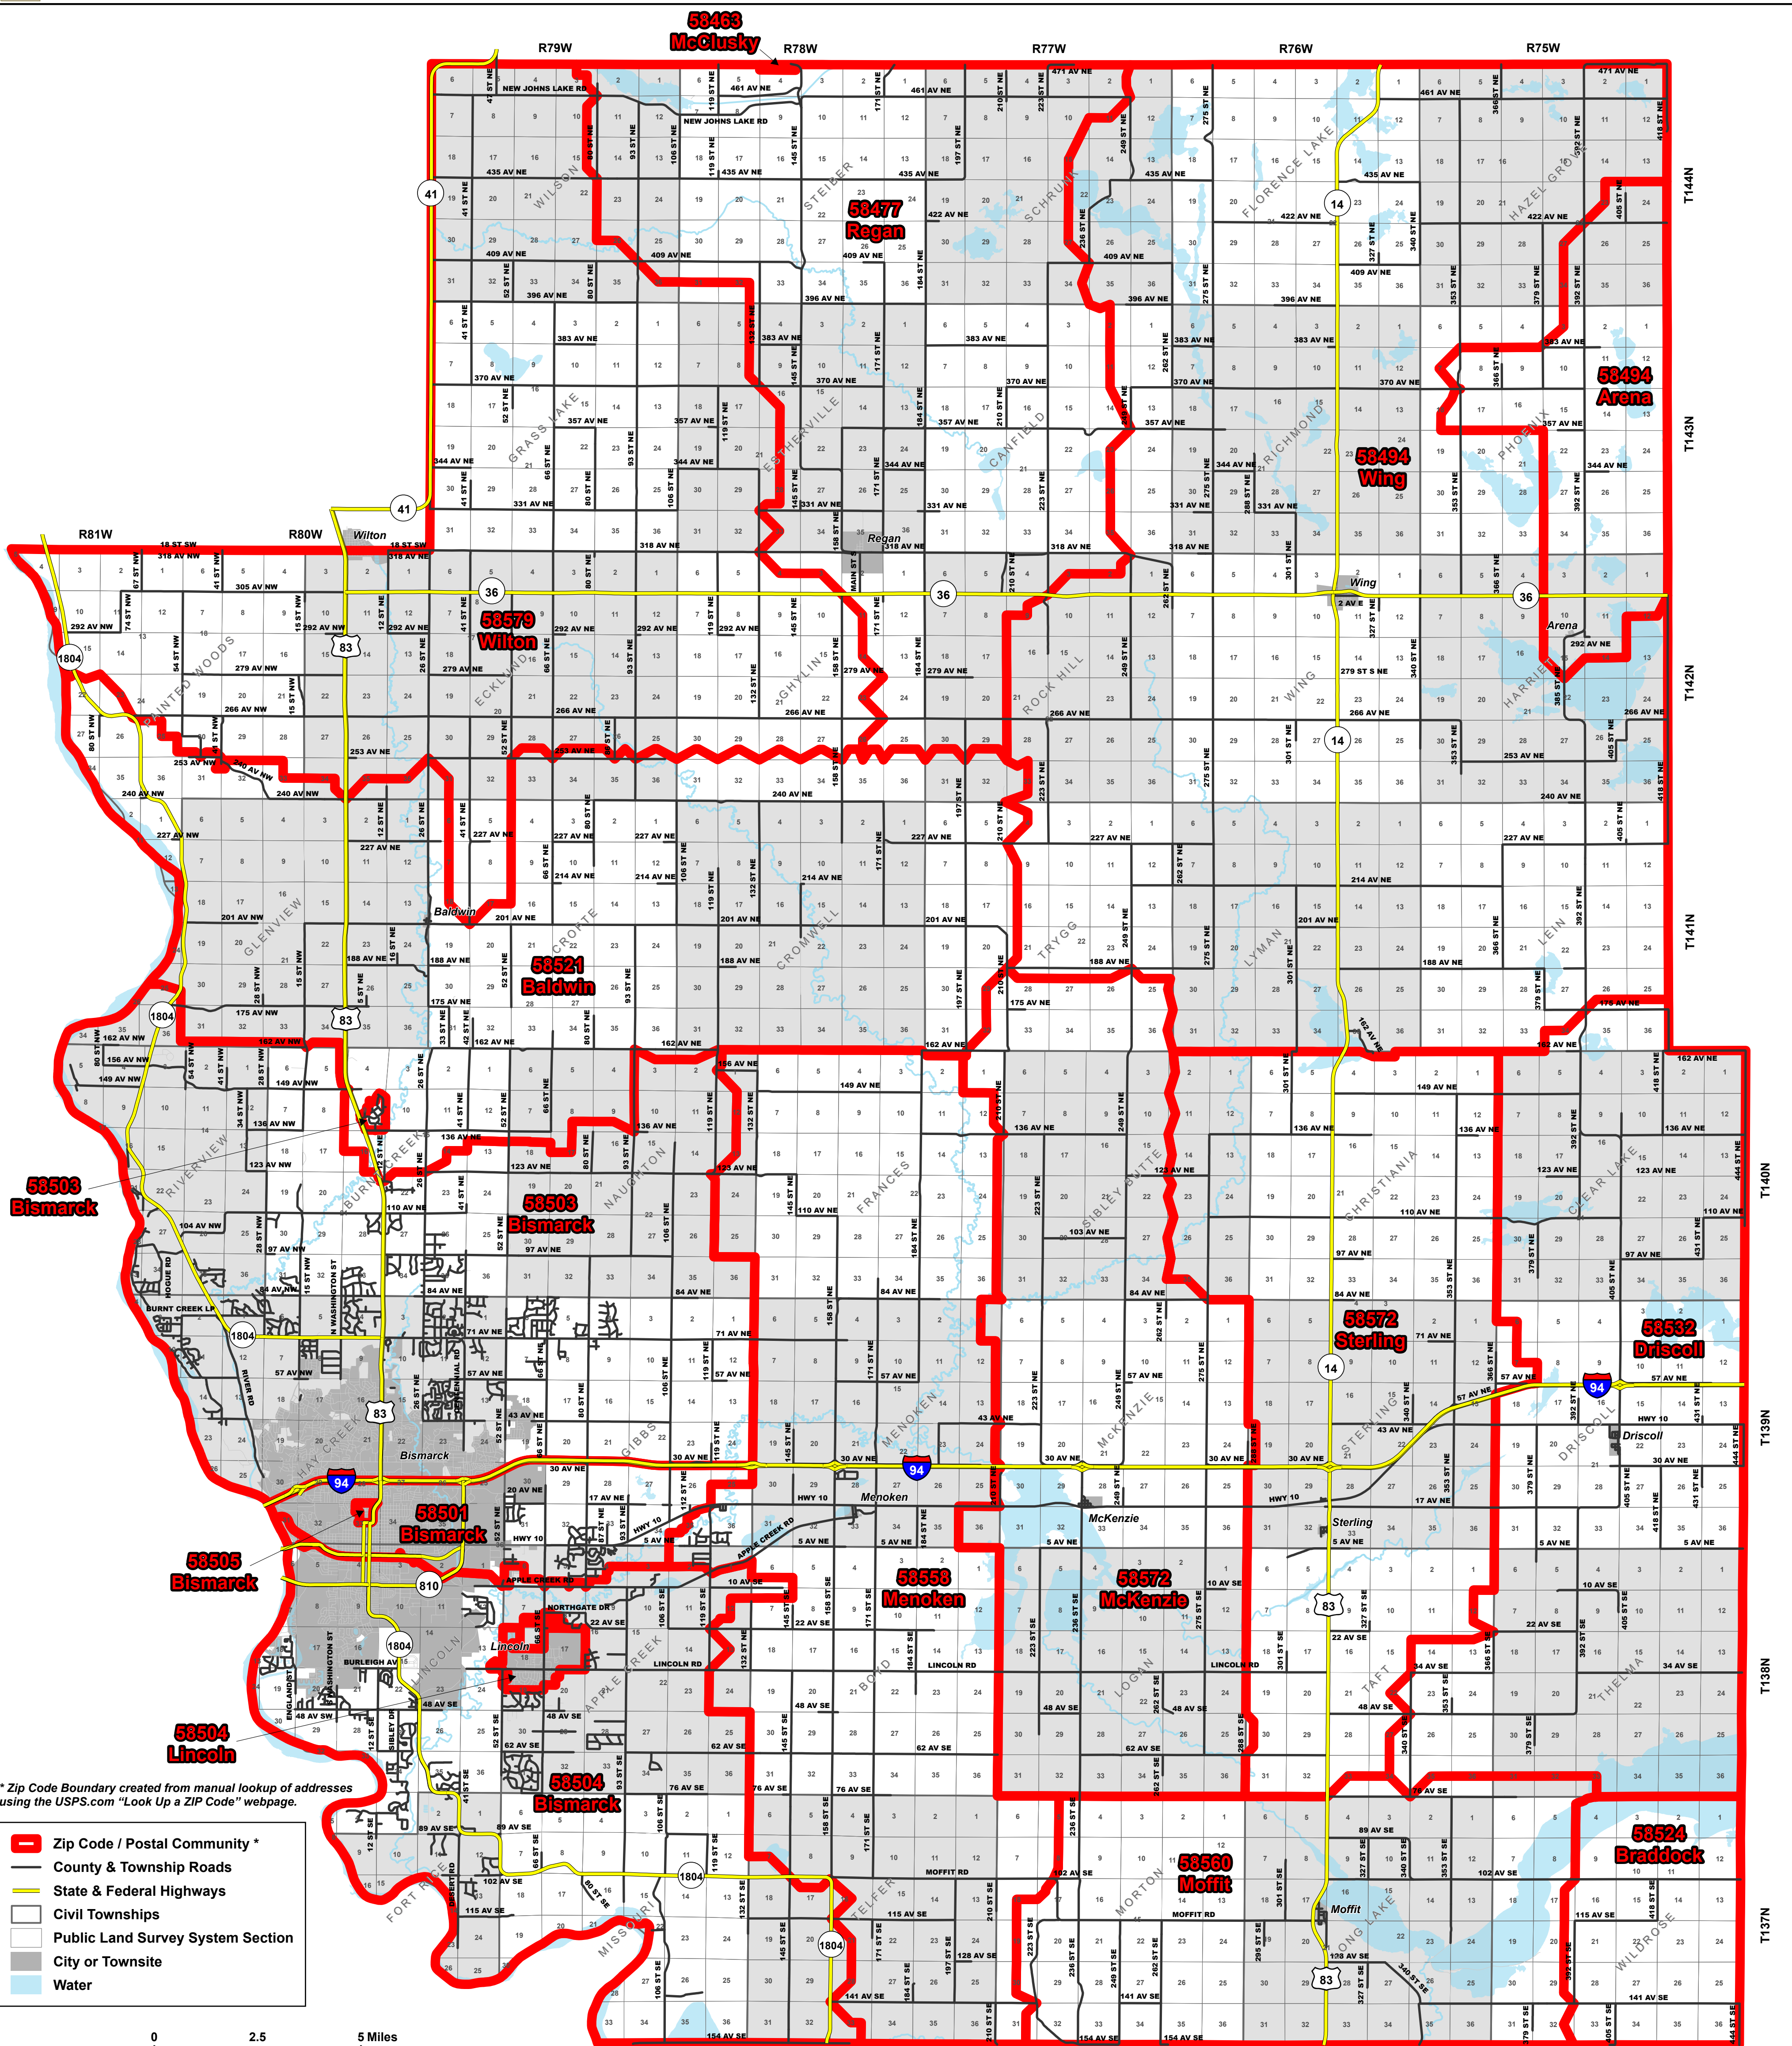

BURLEIGH COUNTY, NORTH DAKOTA ZIP CODES AND POSTAL COMMUNITIES

* Zip Code Boundary created from manual lookup of addresses using the USPS.com "Look Up a ZIP Code" webpage.

- Zip Code / Postal Community *
- County & Township Roads
- State & Federal Highways
- Civil Townships
- Public Land Survey System Section
- City or Townsite
- Water

0 2.5 5 Miles