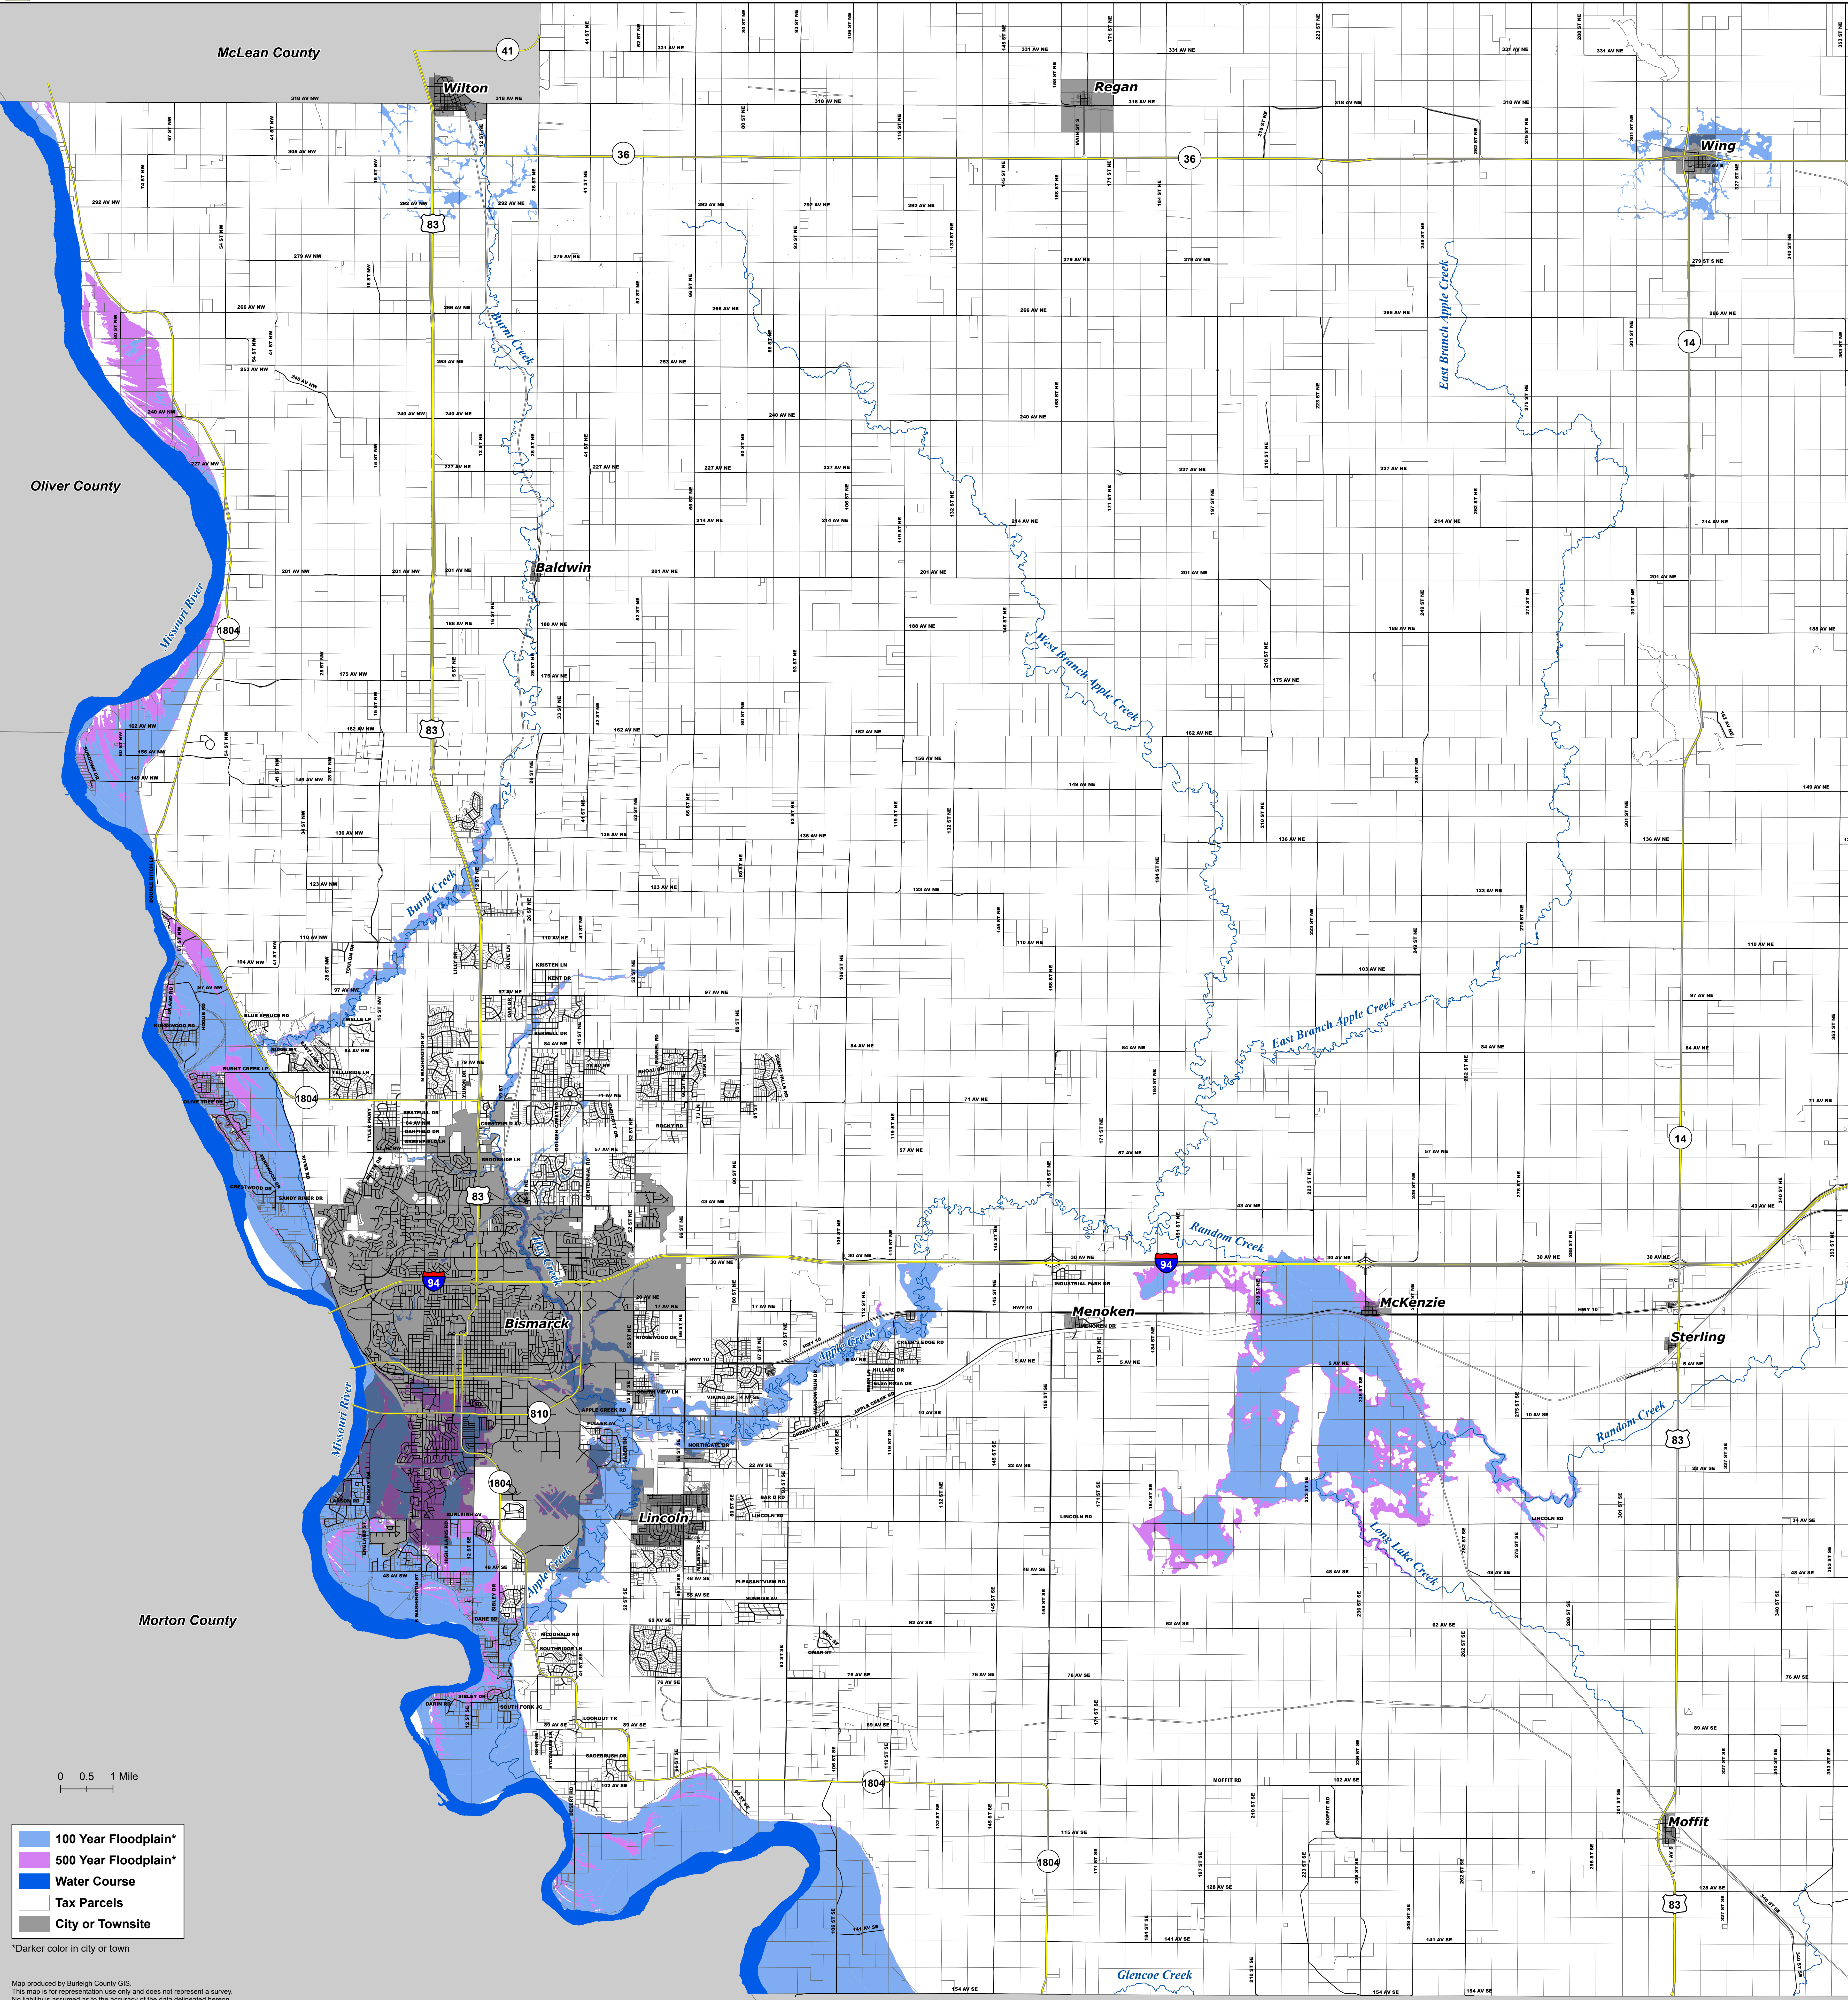

BURLEIGH COUNTY, NORTH DAKOTA
FEMA 100 & 500 YEAR FLOODPLAINS AS OF 06/06/2024

06/11/2024

McLean County

Oliver County

Morton County

Emmons County

0 0.5 1 Mile

- 100 Year Floodplain*
- 500 Year Floodplain*
- Water Course
- Tax Parcels
- City or Townsite

*Darker color in city or town