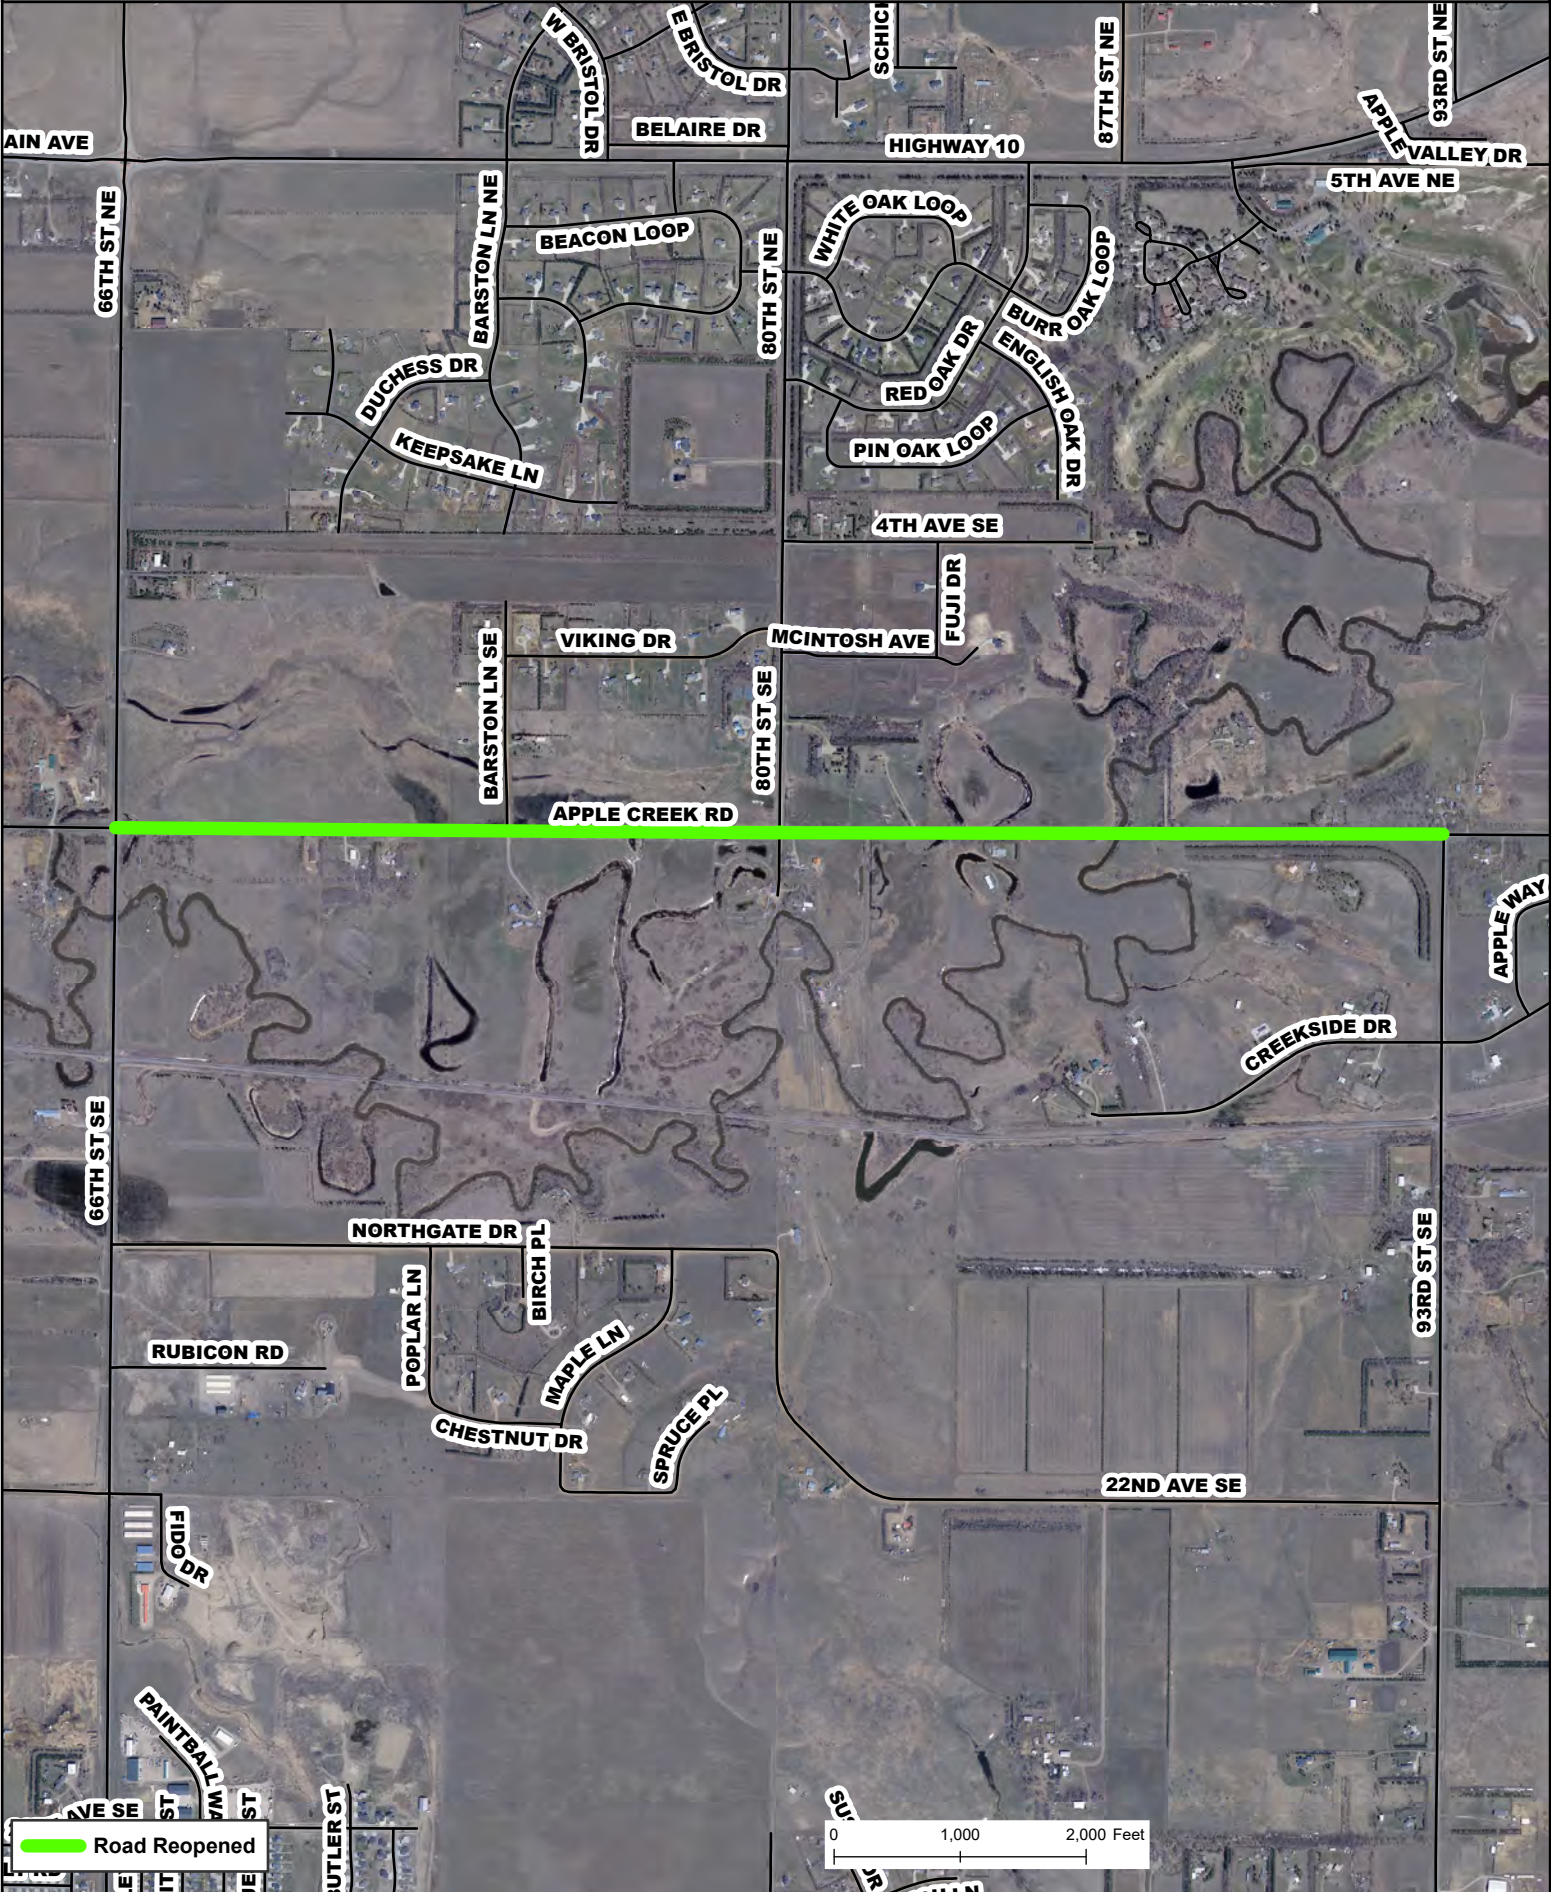

BURLEIGH COUNTY, NORTH DAKOTA

ROAD REOPENED – APPLE CREEK RD FROM 66TH ST SE TO 93RD ST SE

10/16/2024

Map produced by Burleigh County GIS. This map is for representation use only and does not represent a survey. No liability is assumed as to the accuracy of the data delineated hereon.