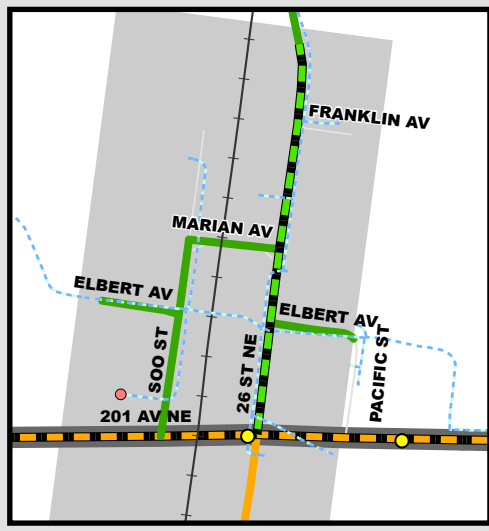

Baldwin

- Fire Hydrants & Cleanouts
- Culvert
- County Gravel Road
- County Paved Road
- Gravel - Summer Maintenance
- Gravel - Winter Maintenance
- Gravel - Year Round Maintenance
- Paved - Winter Maintenance
- Paved - Year Round Maintenance
- Township/County Jurisdiction
- State & Federal Highways
- Federal Aid Road
- Other Roads
- Water Pipe
- Bridge

RIVERVIEW TOWNSHIP

BURNT CREEK TOWNSHIP

CROFTE TOWNSHIP