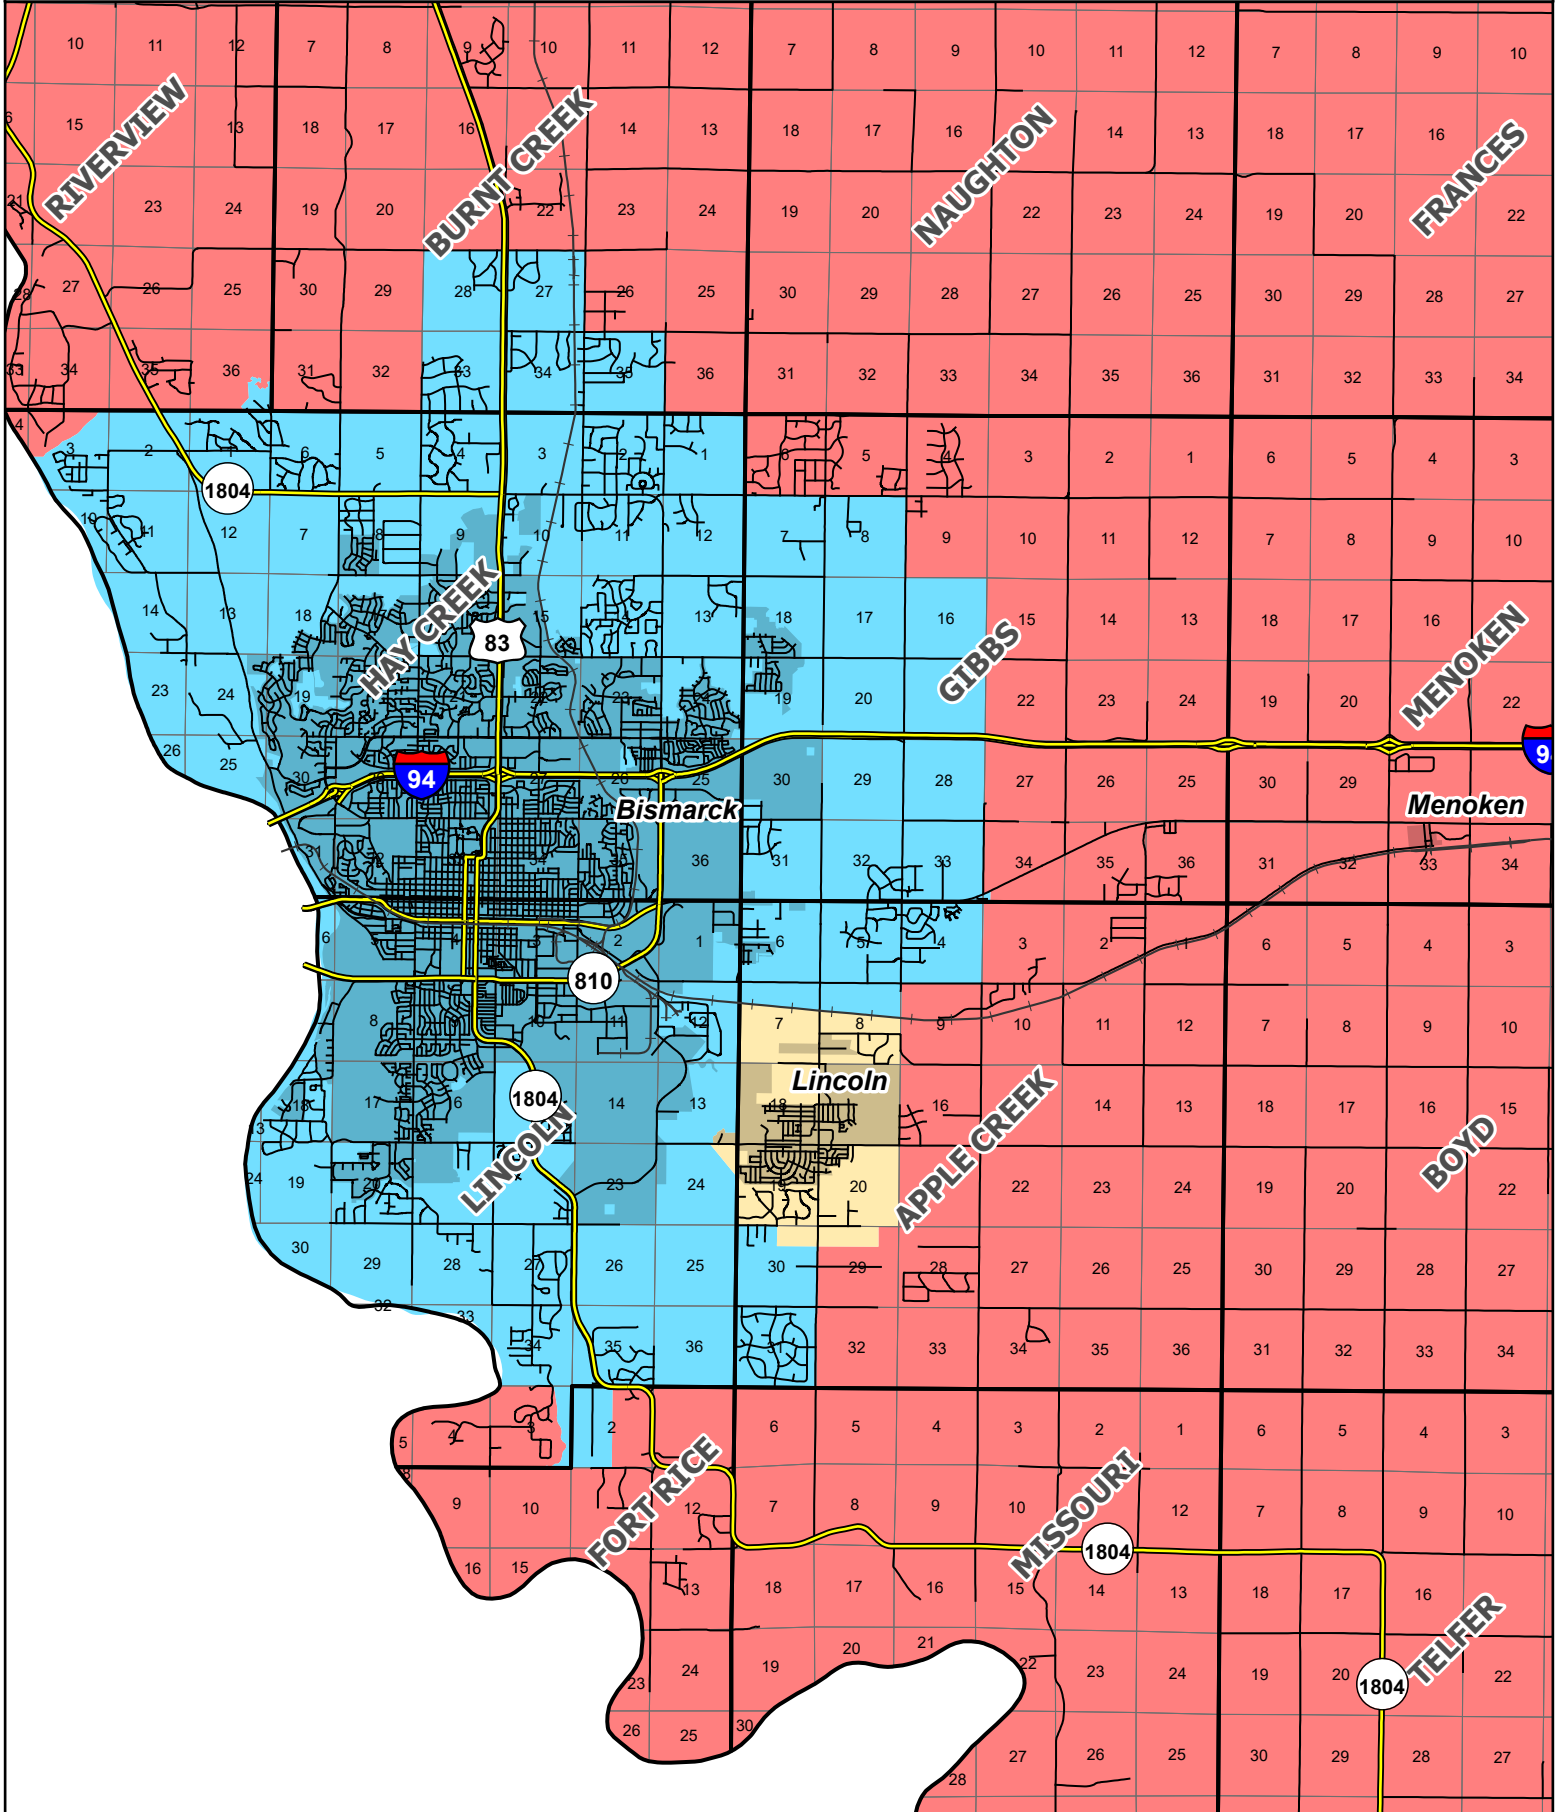

# BURLEIGH COUNTY, NORTH DAKOTA PLATTING JURISDICTION

■ Burleigh County Platting   
 ■ City of Bismarck Platting   
 ■ City of Lincoln Platting   
  Civil Township Boundary

# BURLEIGH COUNTY, NORTH DAKOTA PLATTING JURISDICTION (BISMARCK AREA)

12/09/2024

■ Burleigh County Platting   
 ■ City of Bismarck Platting   
 ■ City of Lincoln Platting   
  Civil Township Boundary

Map produced by Burleigh County GIS. This map is for representation use only and does not represent a survey. No liability is assumed as to the accuracy of the data delineated hereon.