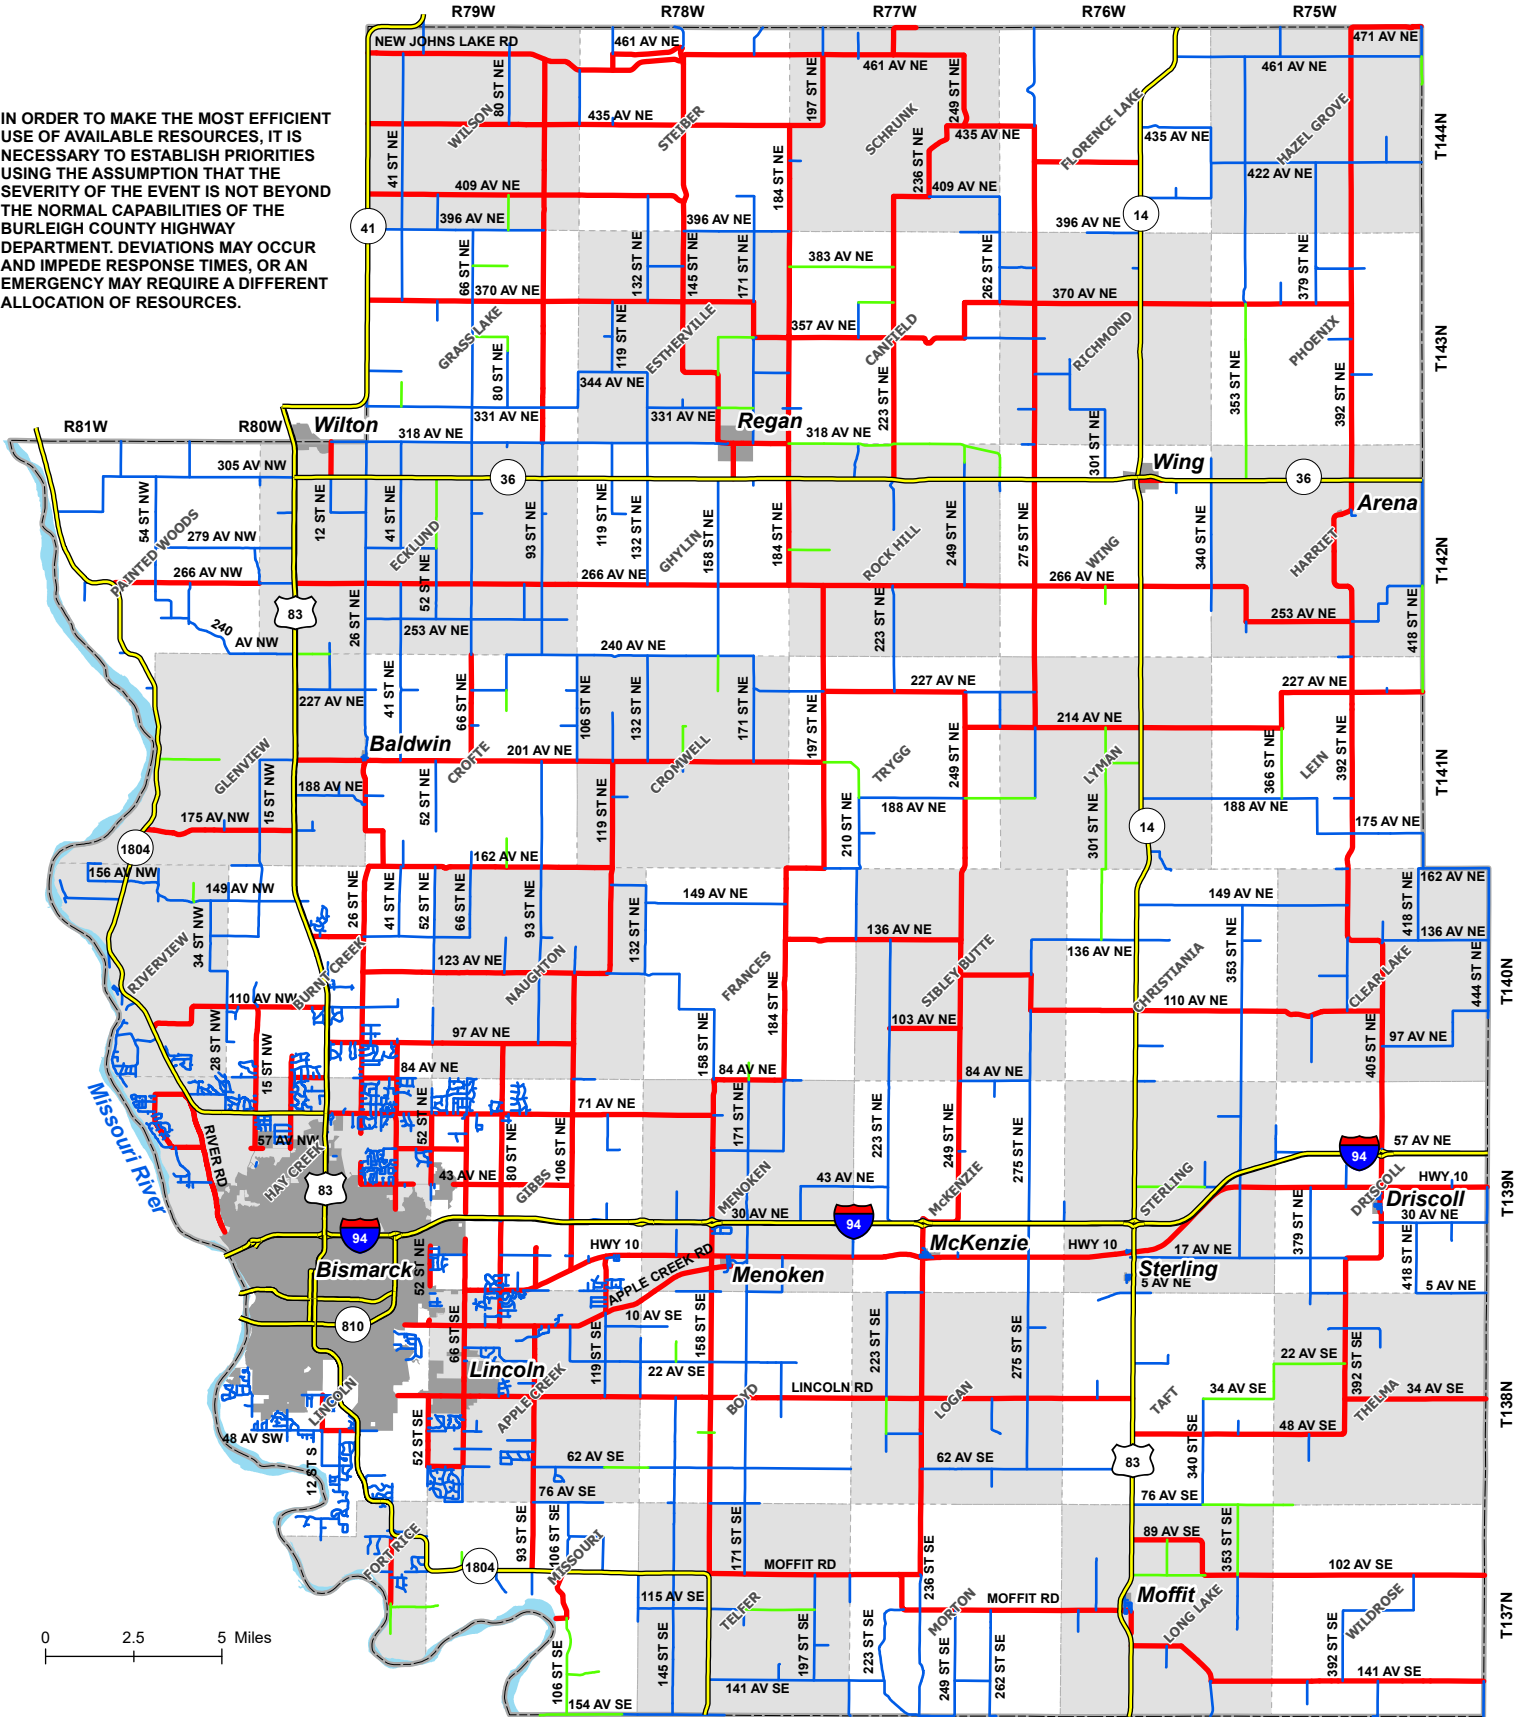

BURLEIGH COUNTY, NORTH DAKOTA EMERGENCY ROUTE MAP

IN ORDER TO MAKE THE MOST EFFICIENT USE OF AVAILABLE RESOURCES, IT IS NECESSARY TO ESTABLISH PRIORITIES USING THE ASSUMPTION THAT THE SEVERITY OF THE EVENT IS NOT BEYOND THE NORMAL CAPABILITIES OF THE BURLEIGH COUNTY HIGHWAY DEPARTMENT. DEVIATIONS MAY OCCUR AND IMPEDE RESPONSE TIMES, OR AN EMERGENCY MAY REQUIRE A DIFFERENT ALLOCATION OF RESOURCES.

- Primary Emergency Route (County Road)
- Secondary Emergency Route (Township Road With Snow Removal)
- Tertiary Emergency Route (Township Road With NO Snow Removal)
- City or Townsite
- Civil Township
- State & Federal Highways

Map produced by Burleigh County GIS. This map is for representation use only and does not represent a survey. No liability is assumed as to the accuracy of the data delineated hereon.