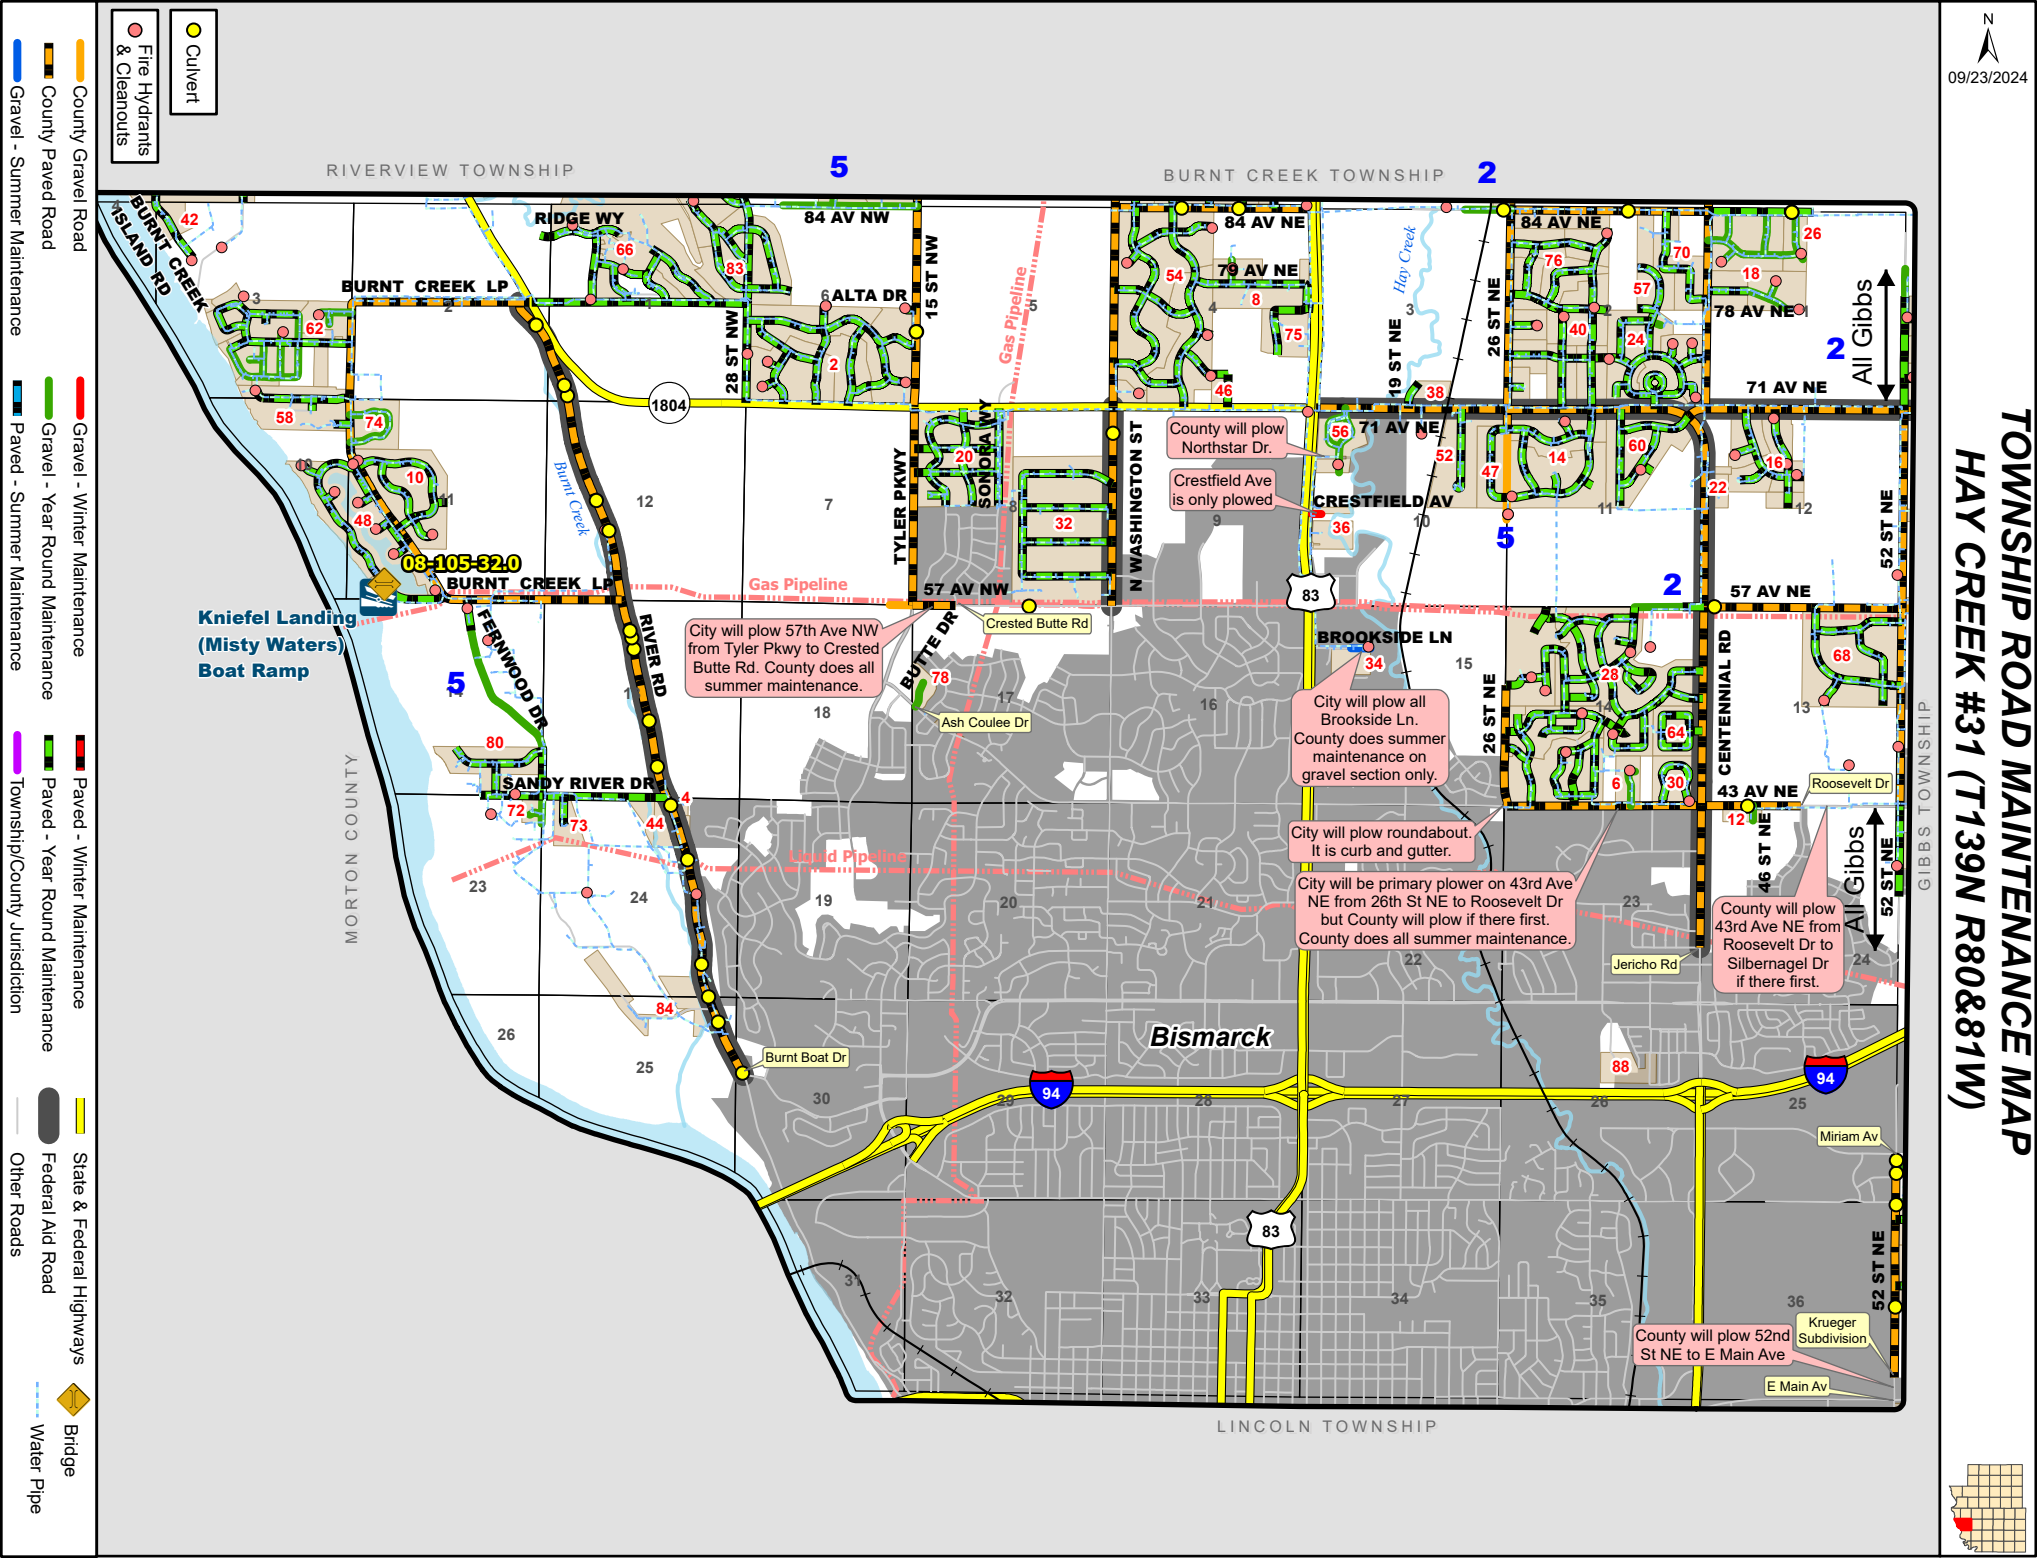

# TOWNSHIP ROAD MAINTENANCE MAP HAY CREEK #31 (T139N R80&81W)

### HAY CREEK SUBDIVISIONS

CODE	NAME	SECTION
2	ASHWOOD 1ST SUBDIVISION	6
2	ASHWOOD 2ND SUBDIVISION	6
2	ASHWOOD 3RD SUBDIVISION	6
2	ASHWOOD 4TH SUBDIVISION	6
4	BARKERS SUBDIVISION	24
6	BOHE ACRES	<b>2</b> 14
8	BREENS SUBDIVISION	<b>2</b> 4
8	BREENS 2ND SUBDIVISION	<b>2</b> 4
10	BURNT CREEK ESTATES	11
12	CAPITOL HEIGHTS BAPTIST CHURCH SUBDIVISION	<b>2</b> 24
14	CIRCLE K ESTATES	11
14	CIRCLE K ESTATES 2ND SUBDIVISION	11
16	COUNTRY NORTH ESTATE 1ST SUBDIVISION	12
16	COUNTRY NORTH ESTATES 2ND SUBDIVISION	12
16	COUNTRY NORTH ESTATES 3RD SUBDIVISION	12
16	COUNTRY NORTH ESTATES 4TH SUBDIVISION	12
18	CRESCENT RIDGE SUBDIVISION	<b>5</b> 1
18	CRESCENT RIDGE 2ND SUBDIVISION	<b>5</b> 1
18	CRESCENT RIDGE 3RD SUBDIVISION	<b>5</b> 1
20	CRESTED BUTTE ADDITION	8
22	ENCHANTED WOODS SUBDIVISION	12
22	ENCHANTED WOODS 2ND SUBDIVISION	12
24	FOXHAVEN 1ST SUBDIVISION	<b>2</b> 2
24	FOXHAVEN 2ND SUBDIVISION	<b>2</b> 2
24	FOXHAVEN 3RD SUBDIVISION	<b>2</b> 2
24	FOXHAVEN 4TH SUBDIVISION	<b>2</b> 2
26	GOLDEN HILLS SUBDIVISION	<b>5</b> 1
28	GRANDE PRAIRIE ESTATES	14
28	GRANDE PRAIRIE ESTATES 2ND SUBDIVISION	14
28	GRANDE PRAIRIE ESTATES 2ND SUBDIVISION REPLAT	14
28	GRANDE PRAIRIE ESTATES 3RD SUBDIVISION	14
28	GRANDE PRAIRIE ESTATES 4TH SUBDIVISION	14
30	GRAND VIEW PINES	14
32	GREEN ACRES ESTATES	8
34	GUSSNER ACREAGE HOMESITES	15
36	HAY CREEK ACRES	10
36	HAY CREEK ACRES 2ND SUBDIVISION	10
38	HAY CREEK INDUSTRIAL SUBDIVISION	3
38	HAY CREEK INDUSTRIAL 2ND SUBDIVISION	3
40	HIGHTOP ACRES 1ST SUBDIVISION	2
40	HIGHTOP ACRES 2ND SUBDIVISION	2
40	HIGHTOP ACRES 3RD SUBDIVISION	2
42	HOGUE ISLAND ESTATES	<b>1</b> 3
44	JOHNSONS 2ND SUBDIVISION	<b>1</b> 24
44	JOHNSONS 3RD SUBDIVISION	<b>1</b> 24