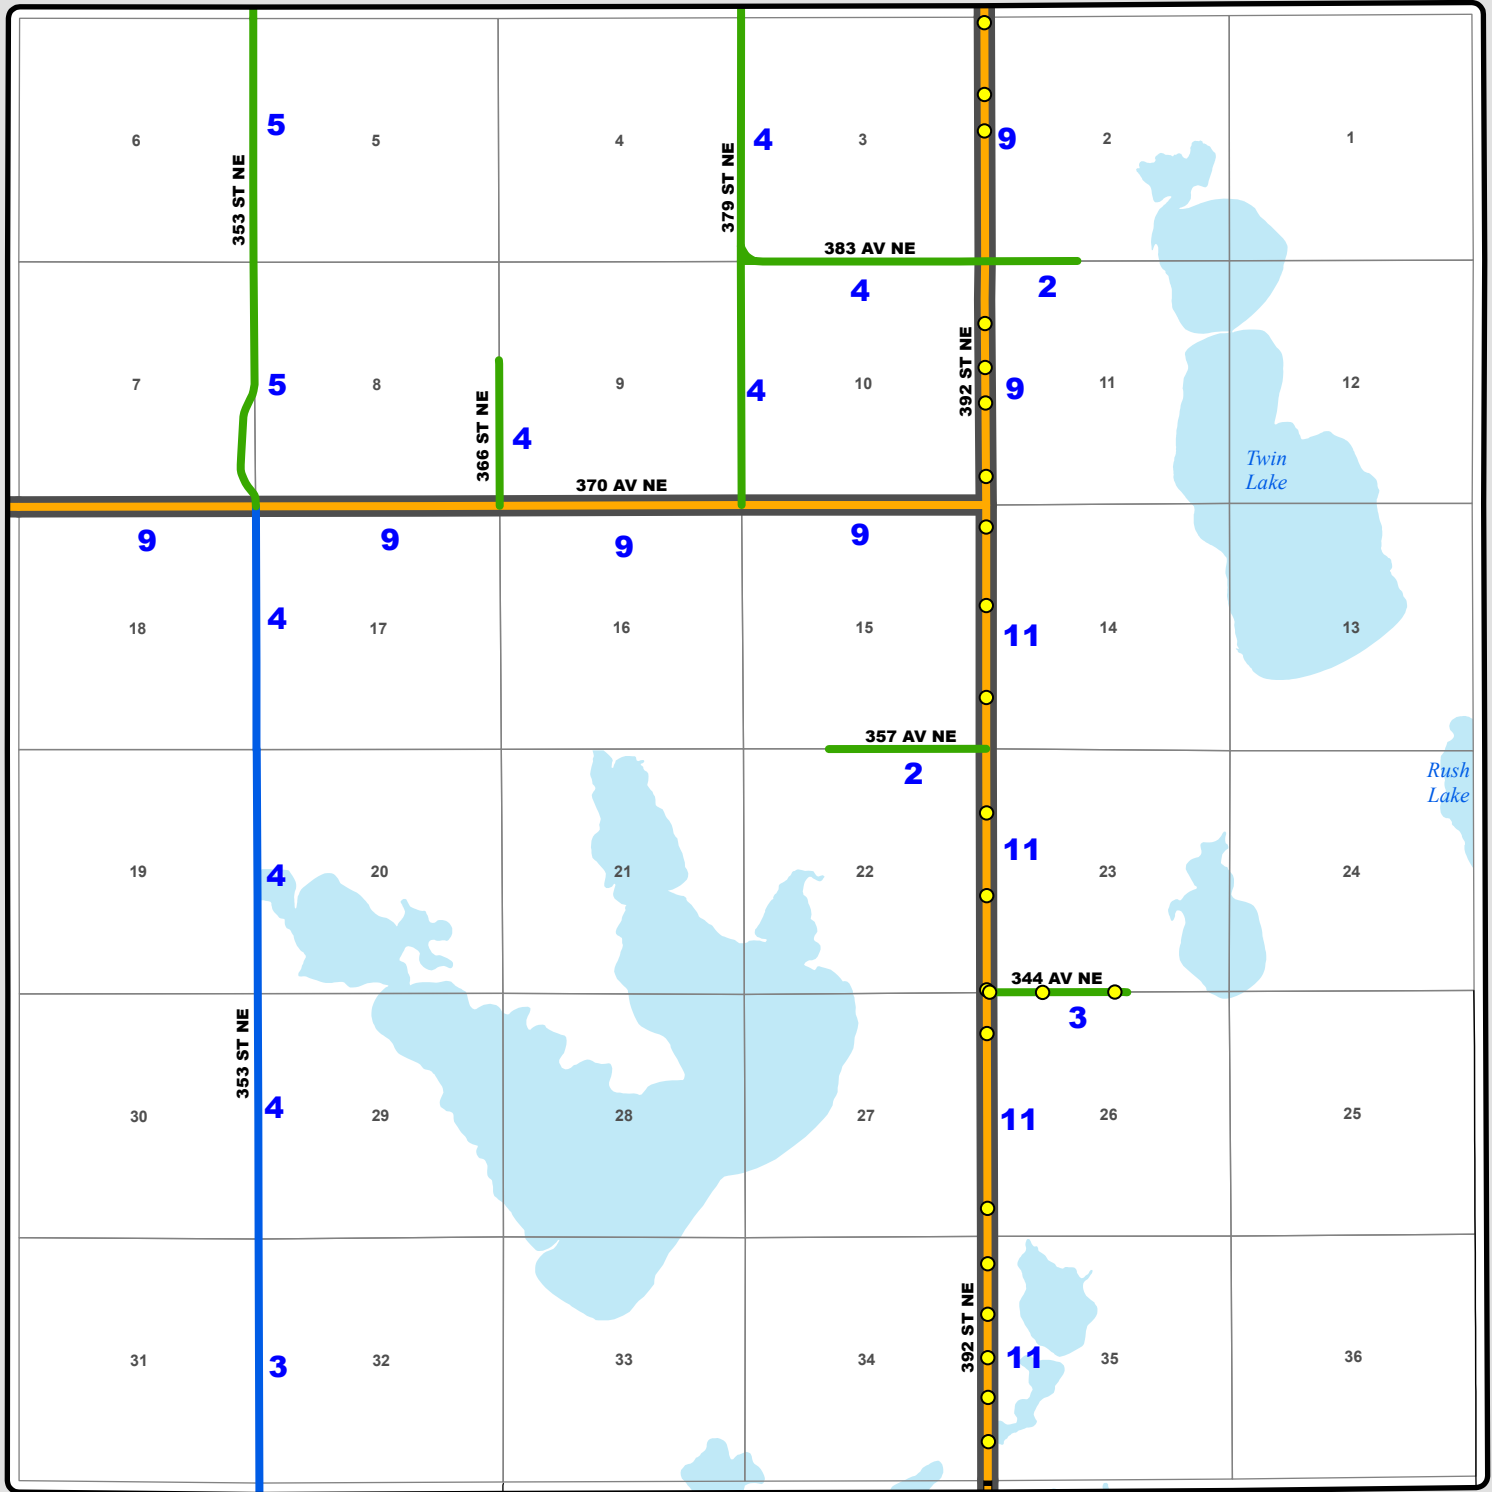

TOWNSHIP ROAD MAINTENANCE MAP PHOENIX #13 (T143N R75W)

HAZEL GROVE TOWNSHIP

RICHMOND TOWNSHIP

KIDDER COUNTY

HARRIET TOWNSHIP

- Culvert
- Fire Hydrants & Cleanouts

- | | | | | |
|-----------------------------|---------------------------------|--------------------------------|--------------------------|------------|
| County Gravel Road | Gravel - Winter Maintenance | Paved - Winter Maintenance | State & Federal Highways | Bridge |
| County Paved Road | Gravel - Year Round Maintenance | Paved - Year Round Maintenance | Federal Aid Road | Water Pipe |
| Gravel - Summer Maintenance | Paved - Summer Maintenance | Township/County Jurisdiction | Other Roads | |